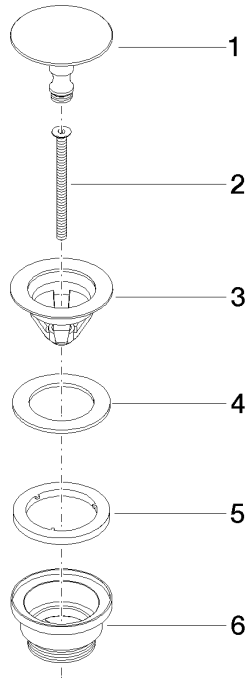

10 126 970

Fits: IMO, LULU, MADISON, MEM, TARA,
CL.1, LISSÉ, VAIA, META, CYO

	Light Gold	10 126 970-26
	Chrome	10 126 970-00
	Brushed Platinum	10 126 970-06
	Platinum	10 126 970-08
	Durabress (23kt Gold)	10 126 970-09
	Dark Chrome	10 126 970-19
	Brushed Light Gold	10 126 970-27
	Brushed Durabress (23kt Gold)	10 126 970-28
	Matte Black	10 126 970-33
	Brushed Bronze	10 126 970-42
	Brushed Champagne (22kt Gold)	10 126 970-46
	Champagne (22kt Gold)	10 126 970-47
	Brushed Chrome	10 126 970-93
	Brushed Dark Platinum	10 126 970-99

Basin Waste without press-closing 1 1/4" - Light Gold

IMO

10 126 970

Only suitable for sinks without an overflow.

10 126 970

mm [inches]

10 126 970

Parts for other finishes can be found here: [Chrome](#)

Spare parts list

No.	Item Number	Name	Quantity used	Delivery time
1	09 31 20 097-26	plug	1	60
2	09 30 30 179 90	screw	1	2
3	09 11 01 038-26	cup	1	60
4	09 14 05 061 90	seal	1	2
5	09 14 03 153 90	seal	1	2
6	09 11 10 156-26	connection	1	60